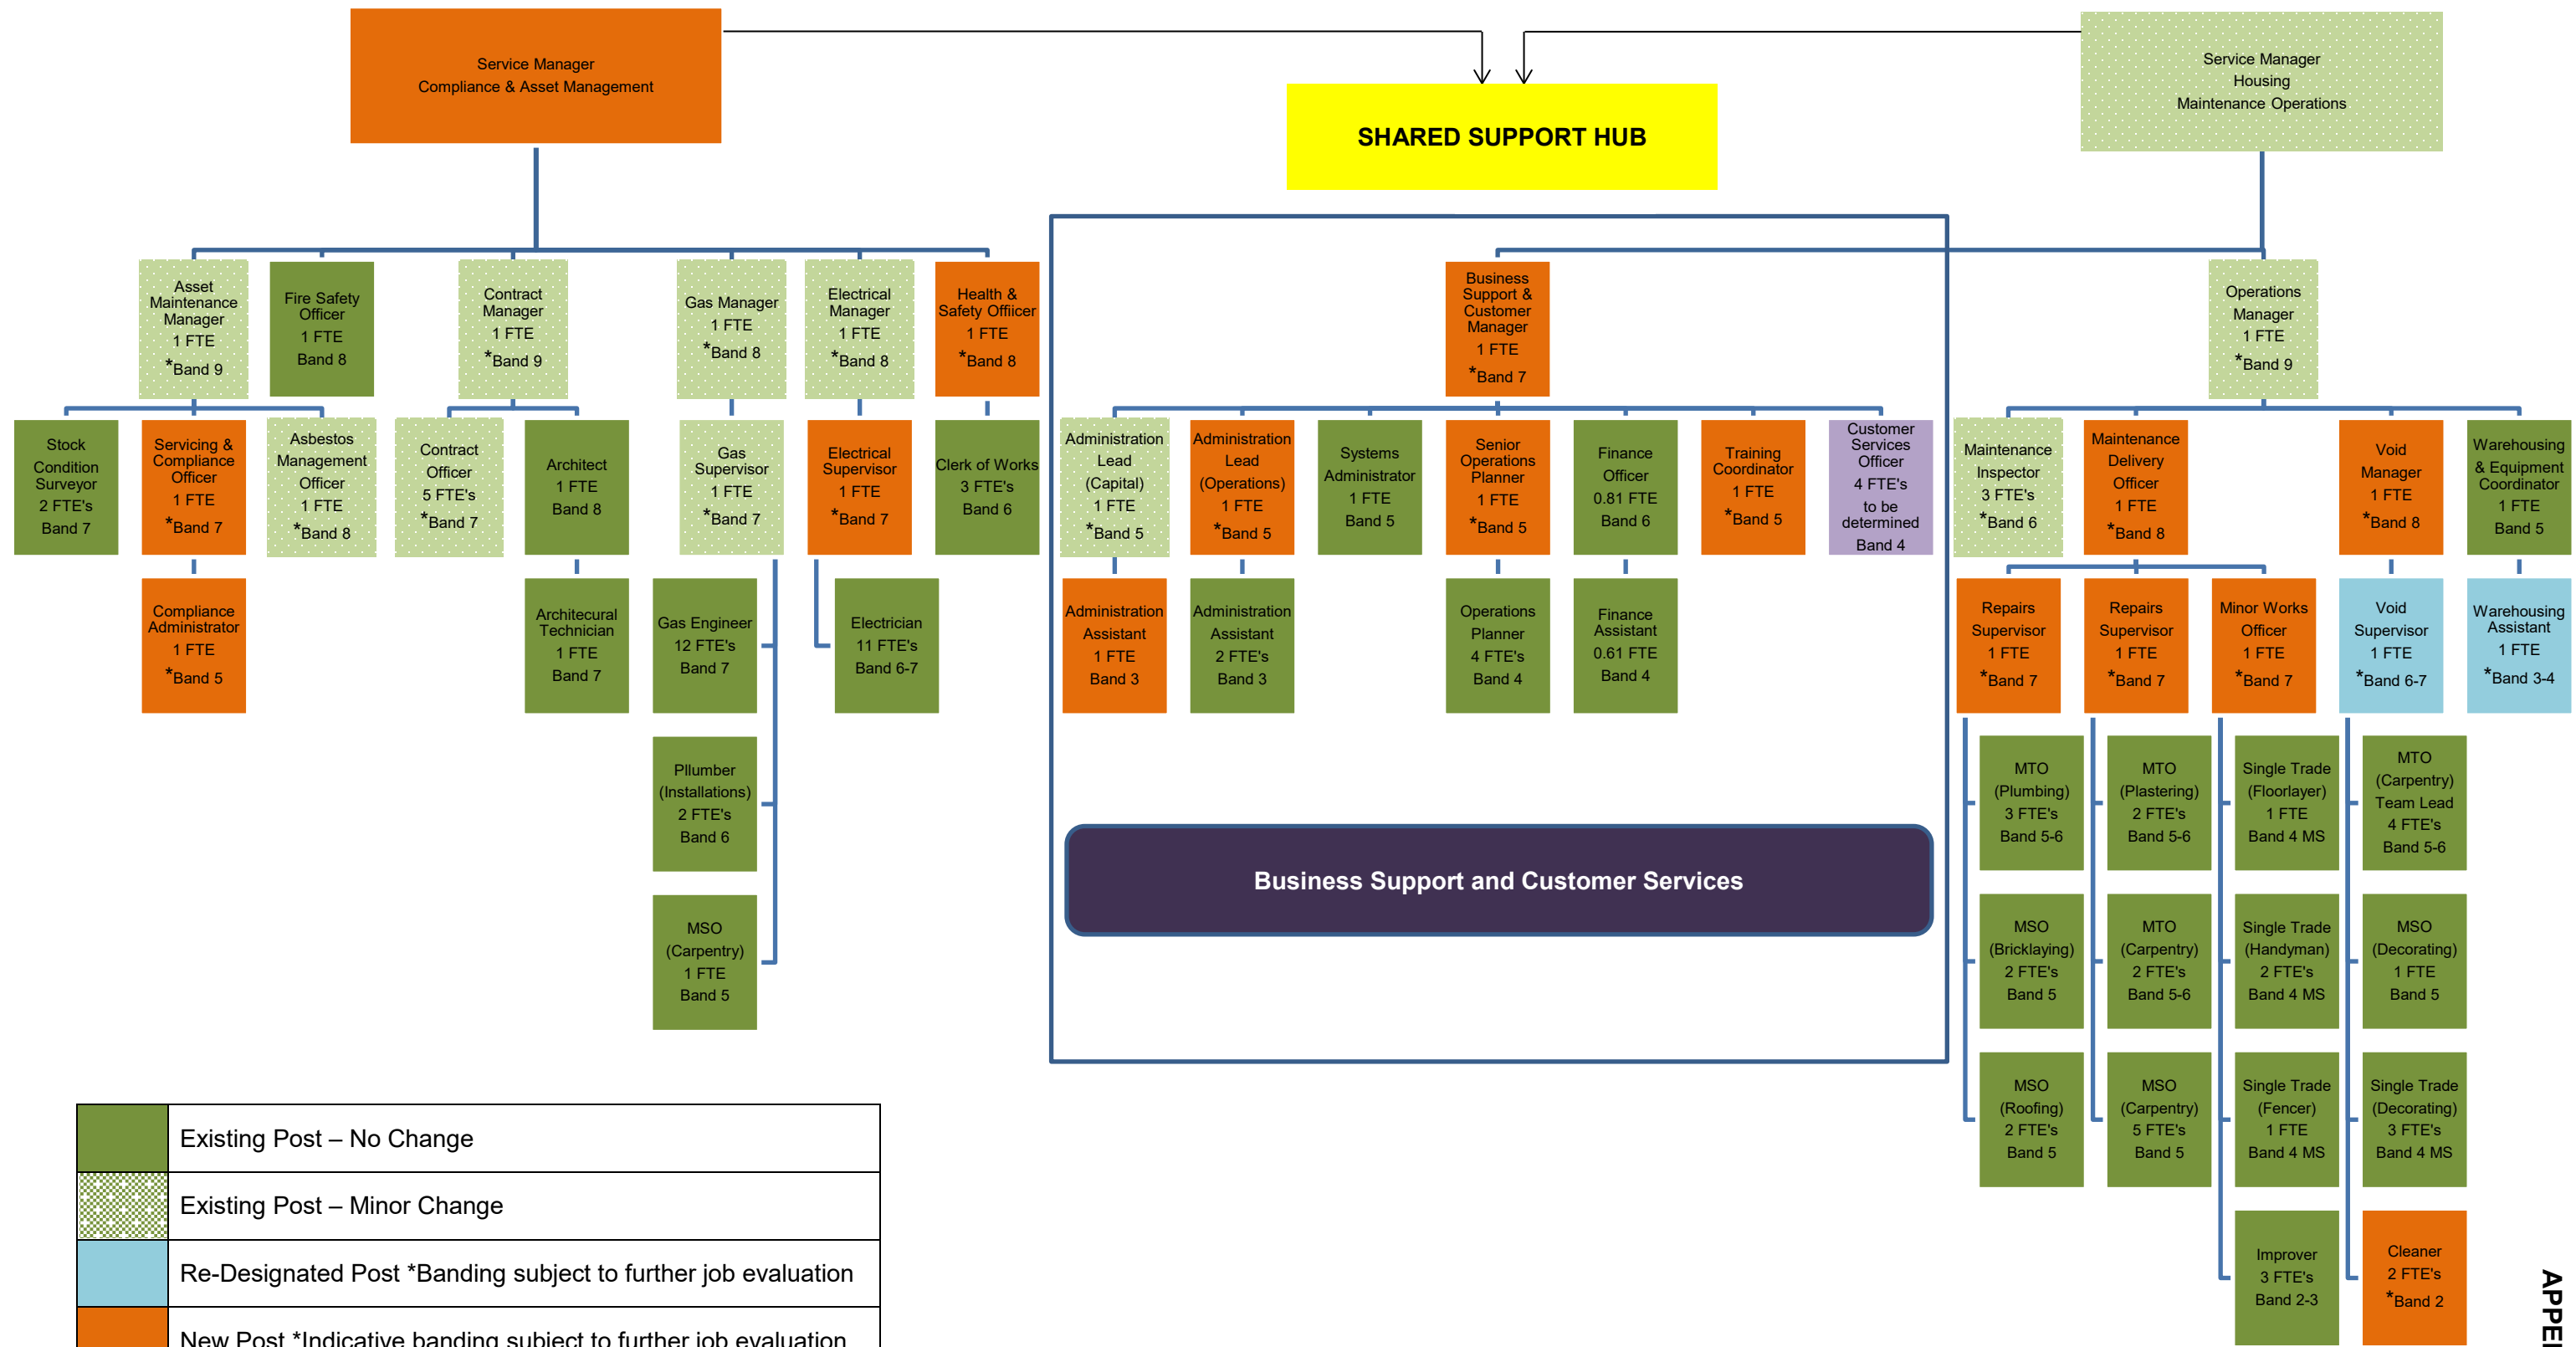

Housing Maintenance (Compliance & Asset Management)

Housing Maintenance (Operations)

	Existing Post – No Change
	Existing Post – Minor Change
	Re-Designated Post *Banding subject to further job evaluation
	New Post *Indicative banding subject to further job evaluation
	Existing Posts to transfer from other areas of the Council